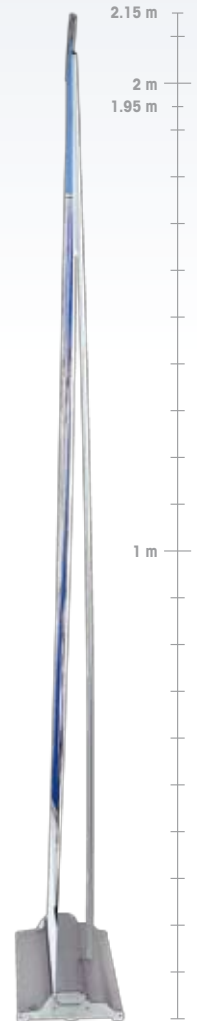

OUR AWARD-WINNING CLASSIC

Roll Up Classic has been named a "work of applied art" by the Swedish Society of Craft and Design. The system is easy to transport and assembles in a flash for your presentation. Roll Up Classic is available in a wide range of widths and is ideal for repeated use in different environments.

The image is well protected during transportation.

A stable design with feet that compensate for uneven surfaces.

INSTRUCTIONS – WATCH THE VIDEO AT WWW.EXPOLINC.COM

FACTS

Width (mm)700.....	850.....	1000.....	1150
Height (mm)1950.....	2150.....	2150.....	2150
Weight (kg)3.7.....	4.5.....	5.3.....	6.1
ColourSilver.....	Black/Silver.....	Black/Silver.....	Silver

STANDARD PACKAGE

Roll Up Classic is a complete banner system. The package includes a cassette, supporting rod, panel strips, top profile and bag.

ACCESSORIES

A low voltage spotlight that casts light evenly over the entire banner. The spotlight, which is available in grey or black, is transported in a nylon bag, which can be fastened to the standard bag.