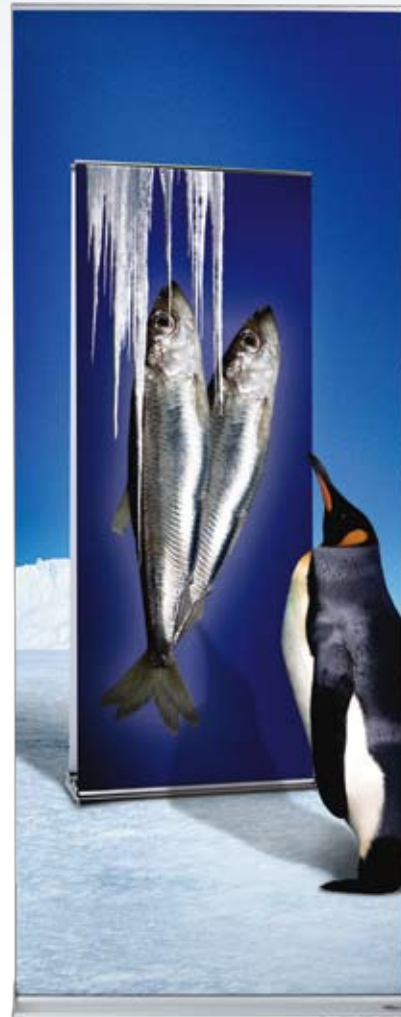

OUR AWARD-WINNING CLASSIC

Roll Up Classic has been named a "work of applied art" by the Swedish Society of Craft and Design. The system is easy to transport and assembles in a flash for your presentation. Roll Up Classic is available in a wide range of widths and is ideal for repeated use in different environments.

The image is well protected during transportation.

A stable design with feet that compensate for uneven surfaces.

INSTRUCTIONS – WATCH THE VIDEO AT WWW.EXPOLINC.COM

FACTS

Width (mm)700.....	850.....	1000.....	1150
Height (mm)1950.....	2150.....	2150.....	2150
Weight (kg)3.7.....	4.5.....	5.3.....	6.1
ColourSilver.....	Black/Silver.....	Black/Silver.....	Silver

STANDARD PACKAGE

Roll Up Classic is a complete banner system. The package includes a cassette, supporting rod, panel strips, top profile and bag.

ACCESSORIES

A low voltage spotlight that casts light evenly over the entire banner. The spotlight, which is available in grey or black, is transported in a nylon bag, which can be fastened to the standard bag.